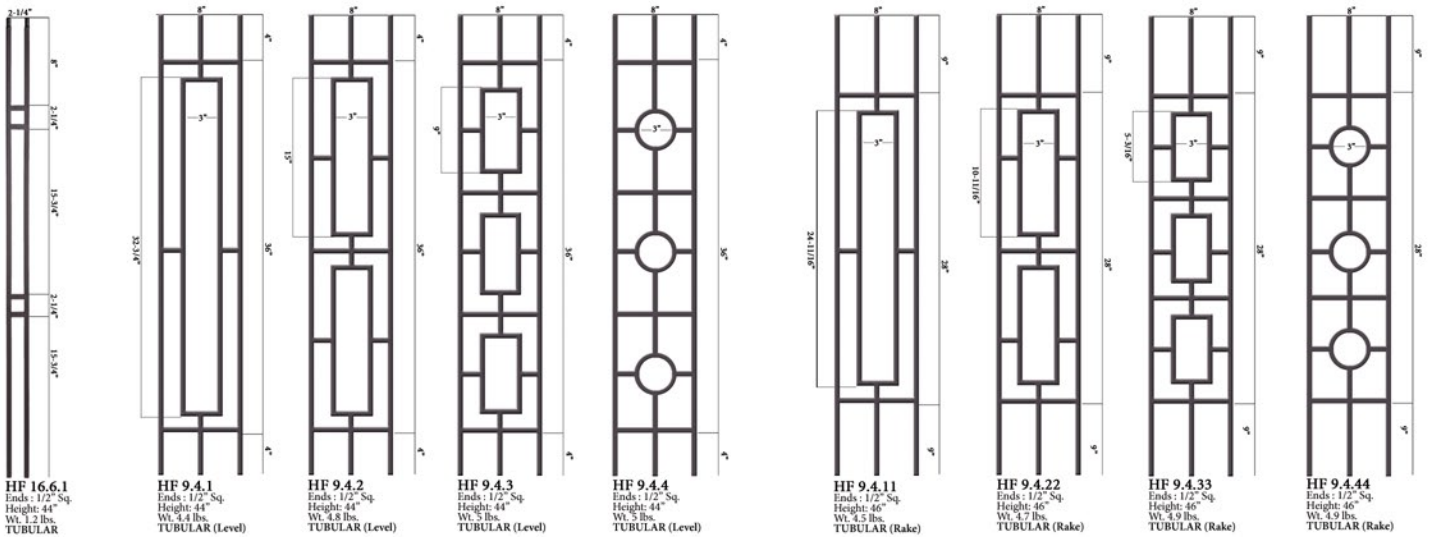

www.houseofforgings.net

SIMPLY MODERN

Bring modern design into your home with our new **Aalto Collection**

NEW NEW

Rake panels fit all angles up to 40 degrees

STAIR & RAILING PRODUCTS BY

866.443.4848

www.houseofforgings.net