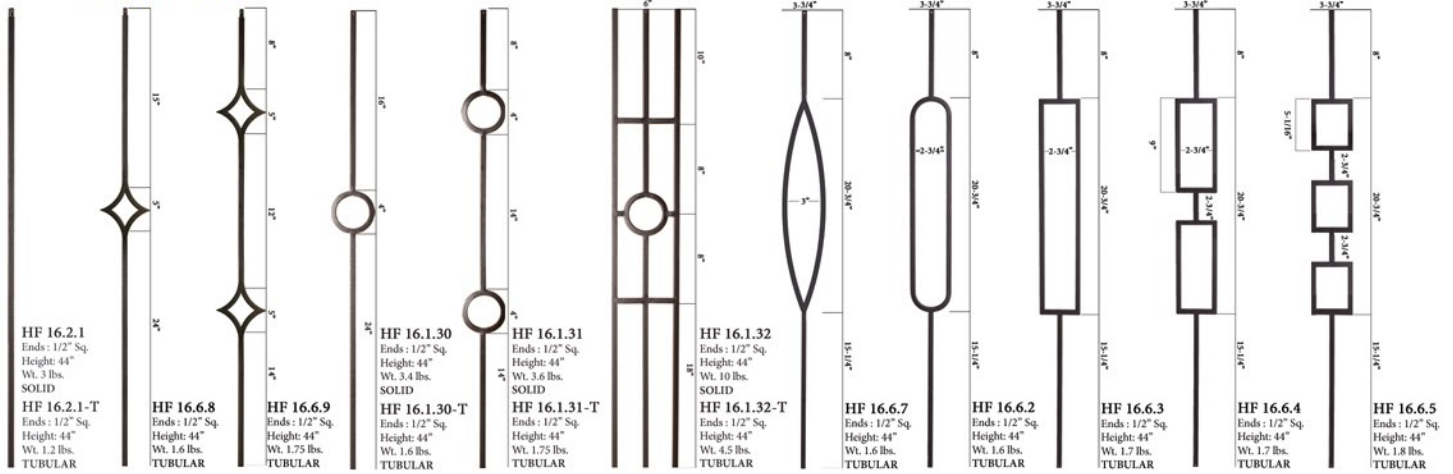

www.houseofforgings.net

SIMPLY MODERN

Bring modern design into your home with our new **Aalto Collection**

NEW NEW

Rake panels fit all angles up to 40 degrees

STAIR & RAILING PRODUCTS BY

866.443.4848

www.houseofforgings.net