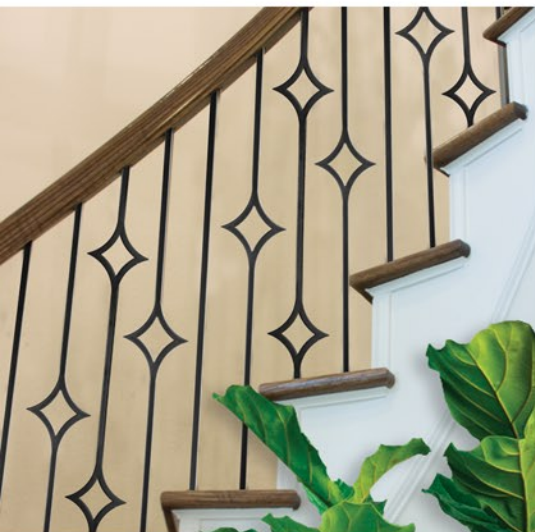

SIMPLY --- MODERN

Bring modern design into
your home with our new
Aalto Collection

SATIN BLACK (STB)

DORADO GOLD (GD)

ASH GREY (AG)

STAIR & RAILING PRODUCTS BY

**HOUSE OF
FORGINGS**

866.443.4848

www.houseofforgings.net

SIMPLY MODERN

Bring modern design into your home with our new **Aalto Collection**

NEW NEW

Rake panels fit all angles up to 40 degrees

STAIR & RAILING PRODUCTS BY

866.443.4848

www.houseofforgings.net